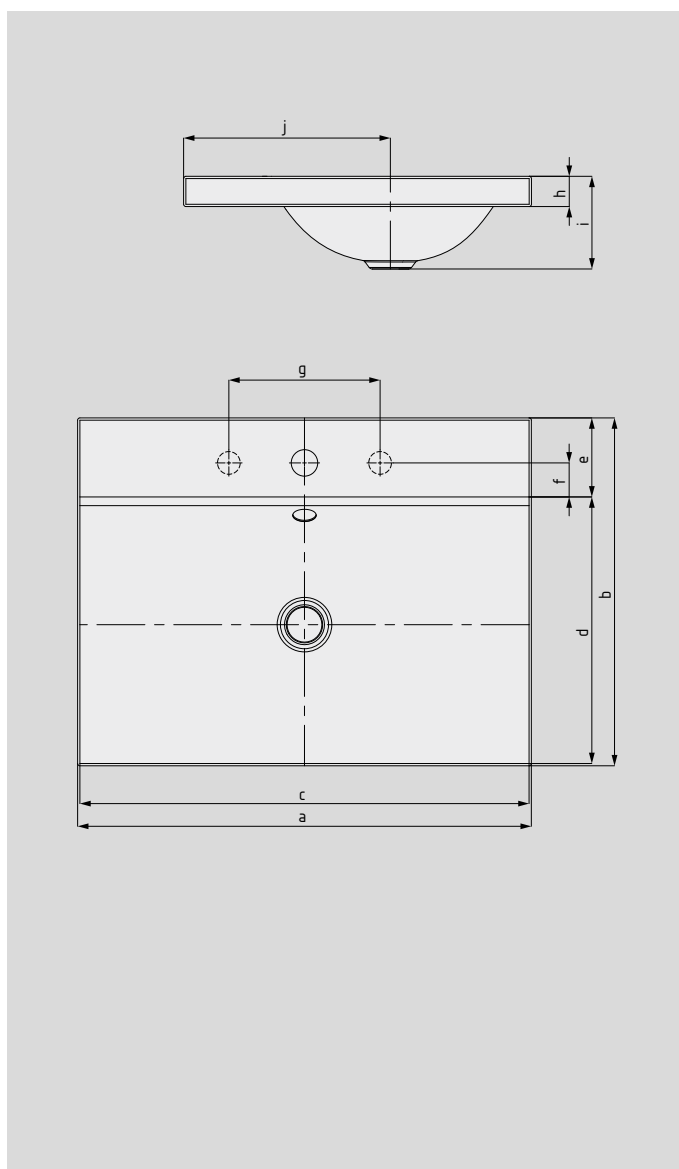

# SILENIO COUNTERTOP WASHBASIN

- fluid and sensually modern design all at once
- optimum comfort through generous dimensioning of the washbasin
- soft, organic interior shape
- geometry allows fittings with short spout leaving ample space for washing
- together with the SILENIO bath and SCONA shower surface, they form a perfect bathroom fitted out entirely with steel enamel
- designed by Anke Salomon

Similar illustrations

Model No.		3040	3041	3042	3043
External length	a	600	900	600	900 mm
External width	b	460	460	460	460 mm
Internal length	c	594	894	594	894 mm
Internal width	d	352,5	352,5	352,5	352,5 mm
Depth of tap deck	e	104,5	104,5	104,5	104,5 mm
Distance tap holes to edge	f	45	45	45	45 mm
Distance of tap holes	g	200	200	200	200 mm
Height of rim	h	40	40	120	120 mm
Distance basin surface to bottom edge of waste hole	i	123	123	123	123 mm
Distance rear edge to centre of waste hole	j	273,4	273,4	273,4	273,4 mm
Weight of the enamelled washbasin in kg		7,6	10,7	12,7	17,1