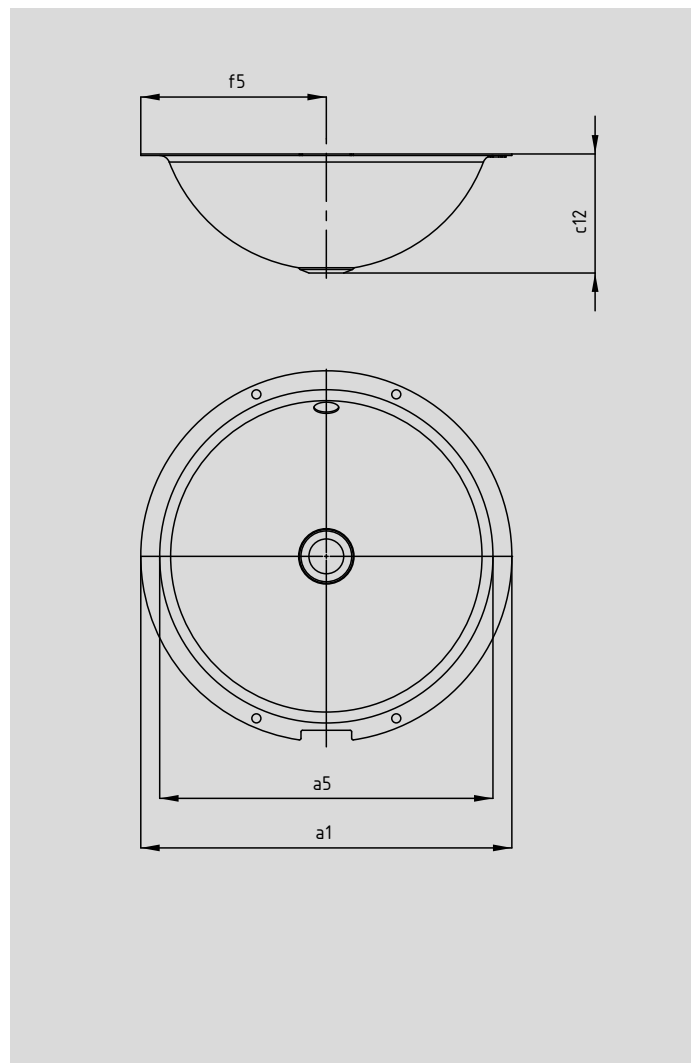

# CLASSIC UNDERCOUNTER WASHBASIN

- elegant and timeless design
- flowing interior shape allows simple and effective unity with your chosen vanity unit or console
- maximised space is achieved for your bathroom accessories & fittings
- perfect match with CLASSIC range
- made of KALDEWEI steel enamel

Similar illustration

Model No.		3182	3183
External length	$a_1$	491	432 mm
Internal length	$a_5$	420	360 mm
Distance basin surface to bottom edge of waste hole	$c_{12}$	157	137 mm
Distance outer edge to centre of waste hole	$f_5$	245,5	216 mm
Weight of the enamelled washbasin in kg		7,3	5,8