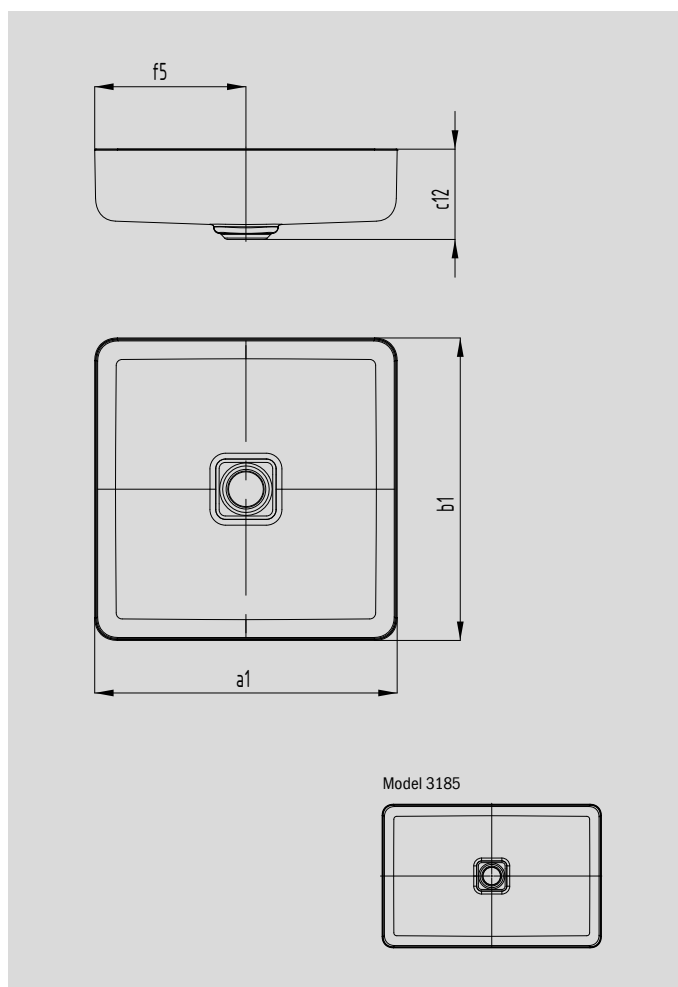

MIENA WASHBOWL

- Premium products redefine the concept of sophisticated minimalism
- Versatile combination with bathtubs and shower surfaces designed for a “perfect match”
- Iconic in bathroom design: ideal for combination with elegant fittings
- made of KALDEWEI steel enamel - resilient and durable material matched perfectly to the design
- designed by Anke Salomon

Similar illustrations

Model No.		NEW	NEW
		3184	3185
External length	a1	400	580 mm
Internal length	a5	392	572,5 mm
External width	b1	400	380 mm
Internal width	b5	392	372,5 mm
Distance basin surface to bottom edge of waste hole	c12	119	119 mm
Distance outer edge to centre of waste hole	f5	200	190 mm
Weight of the enamelled washbasin in kg		8,92	11,57