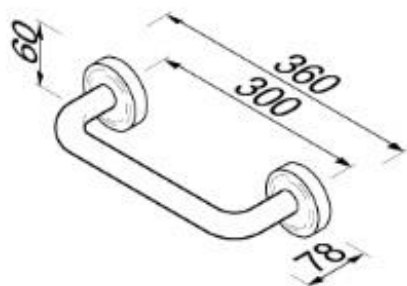

Luna collection

915531-30
Grab rail 30 cm

- Finish: chrome
- 20 mm tube
- Concealed fixing
- Guarantee 12 years

- 360x78x60 mm

Quality has proven to be of decisive importance in recent years, which is why we can offer a 12-year warranty period for our chrome products. The entire selection is developed in Amersfoort. Geesa is certified according to the ISO 9001-2008 standard for design, production and the delivery of bathroom accessories. 10/2015
