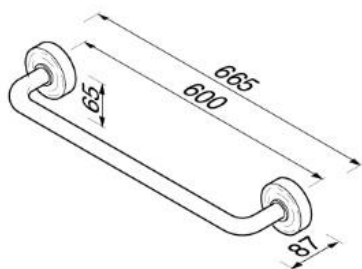

## Luna collection

915529-60  
Towel rail 60 cm

- Finish: chrome
- 24 mm tube
- Concealed fixing
- Guarantee 12 years

- 665x87x65 mm

Quality has proven to be of decisive importance in recent years, which is why we can offer a 12-year warranty period for our chrome products. The entire selection is developed in Amersfoort. Geesa is certified according to the ISO 9001-2008 standard for design, production and the delivery of bathroom accessories. 10/2015