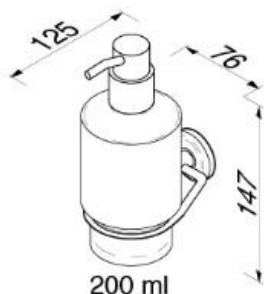

Luna collection

915516

Soap dispenser

- Finish: chrome
- Concealed fixing
- Guarantee 12 years

- 76x125x147 mm

Spare part:s

22217-P Pump for 915516

91224706 Soap dispenser for 915516