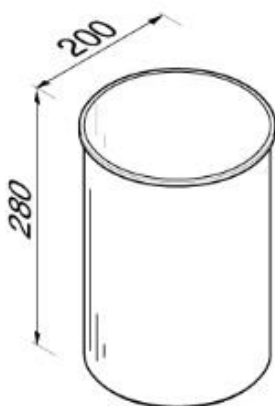

Hotel collection

91641

Waste paper bin 9 L

Waste paper bin, 9 L, brushed stainless steel

- Finish: brushed
- Free standing
- Guarantee 12 years

- 280x200 mm

Also available:

- 91640 Waste paper bin, 9 L, polished