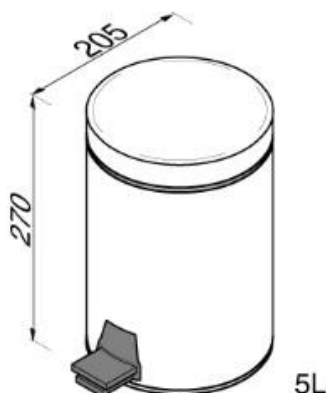

## Hotel collection

91635  
Pedal bin

Pedal bin 5 L, polished stainless steel

- Finish: Polished
- Guarantee 5 years
- Contents 5 liters
- Removable inner bin
- Free standing

- 270x205 mm

### Also available:

- 91634 Pedal bin 3L

- 91636 Pedal bin 12L

Quality has proven to be of decisive importance in recent years, which is why we can offer a 12-year warranty period for our chrome products. The entire selection is developed in Amersfoort. Geesa is certified according to the ISO 9001-2008 standard for design, productions and the delivery of bathroom accessories. Geesa reserve the right to change product specification.