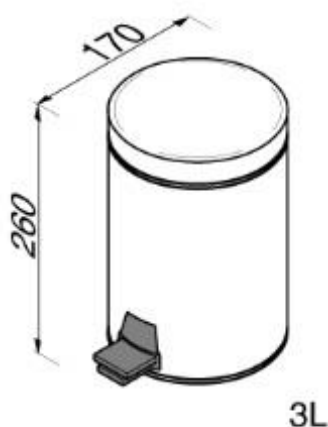

Hotel collection

91634
Pedal bin

Pedal bin 3 L, polished stainless steel

- Finish: Polished
- Guarantee 5 years
- Contents 3 liters
- Removable inner bin
- Free standing

- 260x170 mm

Also available:

- 91635 Pedal bin 5 L

- 91636 Pedal bin 12 L

Quality has proven to be of decisive importance in recent years, which is why we can offer a 12-year warranty period for our chrome products. The entire selection is developed in Amersfoort. Geesa is certified according to the ISO 9001-2008 standard for design, productions and the delivery of bathroom accessories. Geesa reserve the right to change product specification.