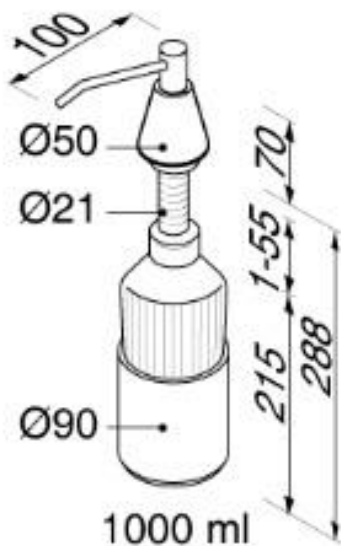

Hotel collection

91628

Soap dispenser

Soap dispenser surface model with PE soap container, top fill

- Finish: chrome
- Guarantee 2 years on pump, 12 years on product and construction
- Container contents 1000 ml
- Re-fill from above the counter

- 288x100 mm

Quality has proven to be of decisive importance in recent years, which is why we can offer a 12-year warranty period for our chrome products. The entire selection is developed in Amersfoort. Geesa is certified according to the ISO 9001-2008 standard for design, productions and the delivery of bathroom accessories. Geesa reserve the right to change product specification.