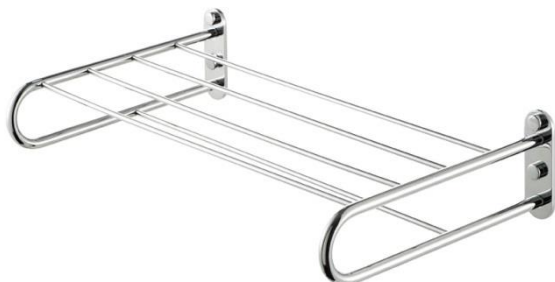

Hotel collection

915252

Bath towel shelf with towel rail

Bath towel shelf 50 cm with towel rail

- Finish: chrome
- 4 point wall fixation
- Concealed fixing
- Guarantee 12 years

- 510x290x110 mm

Also available:

- 915352 Bath towel shelf

- 9145352 Bath towel shelf

Quality has proven to be of decisive importance in recent years, which is why we can offer a 12-year warranty period for our chrome products. The entire selection is developed in Amersfoort. Geesa is certified according to the ISO 9001-2008 standard for design, productions and the delivery of bathroom accessories. Geesa reserve the right to change product specification.