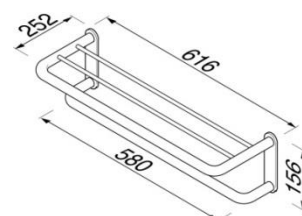

Hotel collection

915252

Bath towel shelf with towel rail

Bath towel shelf 50 cm with towel rail

- Finish: chrome
- 4 point wall fixation
- Concealed fixing
- Guarantee 12 years

- 510x290x110 mm

Also available:

- 915352 Bath towel shelf

- 9145352 Bath towel shelf

Quality has proven to be of decisive importance in recent years, which is why we can offer a 12-year warranty period for our chrome products. The entire selection is developed in Amersfoort. Geesa is certified according to the ISO 9001-2008 standard for design, productions and the delivery of bathroom accessories. Geesa reserve the right to change product specification.