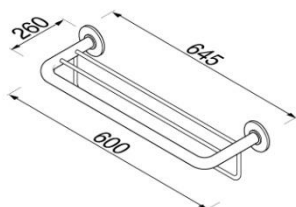

Hotel collection

915252

Bath towel shelf with towel rail

Bath towel shelf 50 cm with towel rail

- Finish: chrome
- 4 point wall fixation
- Concealed fixing
- Guarantee 12 years

- 510x290x110 mm

Also available:

- 915352 Bath towel shelf

- 9145352 Bath towel shelf

Quality has proven to be of decisive importance in recent years, which is why we can offer a 12-year warranty period for our chrome products. The entire selection is developed in Amersfoort. Geesa is certified according to the ISO 9001-2008 standard for design, productions and the delivery of bathroom accessories. Geesa reserve the right to change product specification.