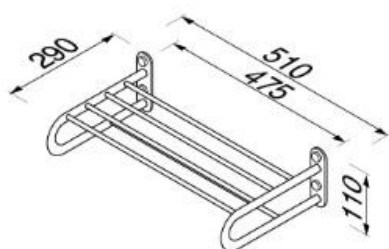

Hotel collection

915252

Bath towel shelf with towel rail

Bath towel shelf 50 cm with towel rail

- Finish: chrome
- 4 point wall fixation
- Concealed fixing
- Guarantee 12 years

- 510x290x110 mm

Also available:

- 915352 Bath towel shelf

- 9145352 Bath towel shelf

Quality has proven to be of decisive importance in recent years, which is why we can offer a 12-year warranty period for our chrome products. The entire selection is developed in Amersfoort. Geesa is certified according to the ISO 9001-2008 standard for design, productions and the delivery of bathroom accessories. Geesa reserve the right to change product specification.