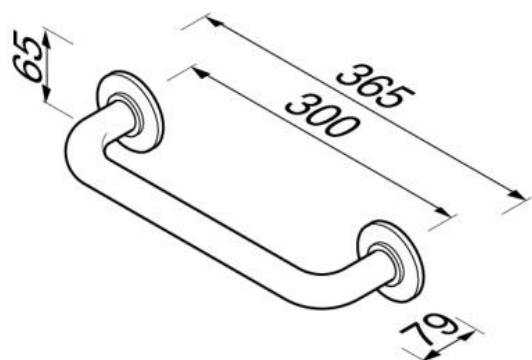

Hotel collection

91131-30

Grab rail 30 cm, 20 mm tube

- Finish: chrome
- Concealed fixing
- Guarantee 12 years

- 365x65x79 mm

Quality has proven to be of decisive importance in recent years, which is why we can offer a 12-year warranty period for our chrome products. The entire selection is developed in Amersfoort. Geesa is certified according to the ISO 9001-2008 standard for design, productions and the delivery of bathroom accessories. Geesa reserve the right to change product specification.