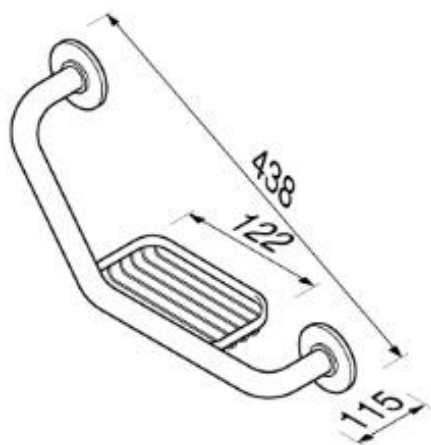

## Hotel collection

91128

Grab rail with soap holder

### Grab rail with soap holder

- Finish: chrome
- 24 mm tube
- Guarantee 12 years

- 438x122x115 mm

### Also available:

- 91130 Grab rail with soap holder (20 mm tube)

Quality has proven to be of decisive importance in recent years, which is why we can offer a 12-year warranty period for our chrome products. The entire selection is developed in Amersfoort. Geesa is certified according to the ISO 9001-2008 standard for design, productions and the delivery of bathroom accessories. Geesa reserve the right to change product specification.