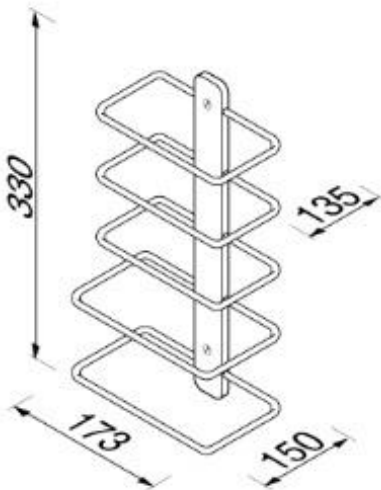

Hotel collection

91125

Towel rack

Towel rack

- Finish: chrome
- Guarantee 12 years

- 330x173x150 mm

Quality has proven to be of decisive importance in recent years, which is why we can offer a 12-year warranty period for our chrome products. The entire selection is developed in Amersfoort. Geesa is certified according to the ISO 9001-2008 standard for design, productions and the delivery of bathroom accessories. Geesa reserve the right to change product specification.