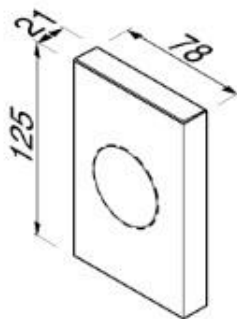

## Hotel collection

91122-SB

Refill for Sanitary bag dispenser

---

Refill for sanitary bag dispensers  
91122

- 5 refills of 25 bags

- 125x78x21 mm

---