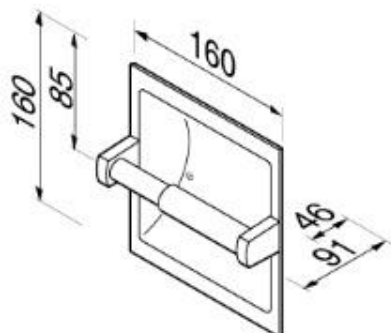

 Hotel collection

91120

Toilet roll holder, recessed

Toilet roll holder recessed

- Finish: chrome
- Guarantee 12 years

- 160x160x91 mm

Also available:

- 91119 Toilet roll holder, recessed with cover