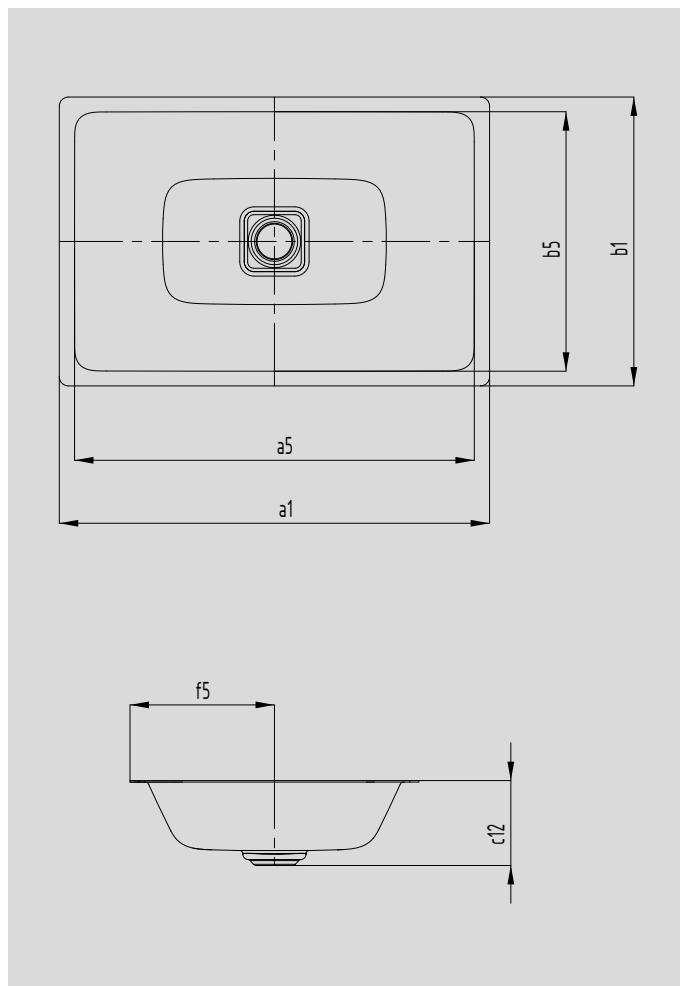

# CONO UNDERCOUNTER WASHBASIN

- washbasin with premium character exudes elegance and harmony
- optimally integrated enamelled waste accentuates the underlying geometry of the washbasin
- perfectly complements the CONO range

Similar illustrations

NEW

Model No.		3078	3087	3088
External length	a1	470	569	869 mm
Internal length	a5	428	532	832 mm
External width	b1	381	382	382 mm
Internal width	b5	339,5	348	348 mm
Distance basin surface to bottom edge of waste hole	c12	112	112	112 mm
Distance outer edge to centre of waste hole	f5	191	191	191 mm
Weight of the enamelled washbasin in kg		5	8	11