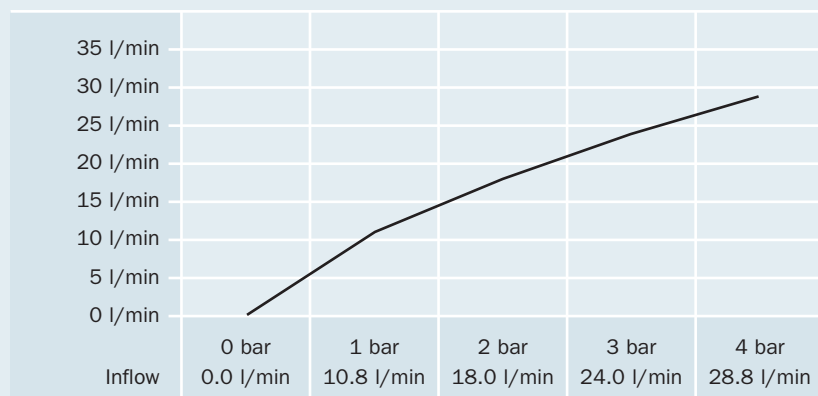

For maximum possible pleasure and relaxation in the bathtub, it is not only the comfort when reclining which is a deciding factor but also how deep you can immerse yourself. With the Kaldewei COMFORT-LEVEL and COMFORT-LEVEL PLUS you can regulate the depth of the water as you bathe to suit your personal preferences. Simply by turning a lever – without actually emptying the bath in the process.

GENERAL INFORMATION:

- water level can be increased by up to 50 mm for more bathing comfort
- continuously adjustable
- “technical components” are invisibly integrated into the knob
- complete with fitting
- visible parts chrome
- suitable for all Kaldewei baths except DYNA DUO and KUSATSU POOL
- not suitable for whirl baths

reddot

COMFORT-LEVEL, low water level

THE COMFORT-LEVEL PLUS.

The COMFORT-LEVEL PLUS is an innovative development of the COMFORT-LEVEL and now provides even more comfort when bathing:

- integrated filling function
- no additional fitting required to fill the bath
- despite its additional function, the COMFORT-LEVEL PLUS protrudes only a few millimetres more than a standard fitting into the inside of the bath

Low water level: lever on side
Deep water level: lever on top

Integrated filling function

TECHNICAL DATA:

The COMFORT-LEVEL and COMFORT-LEVEL PLUS satisfy the requirements of DIN EN 274 – Waste fittings for sanitary appliances.