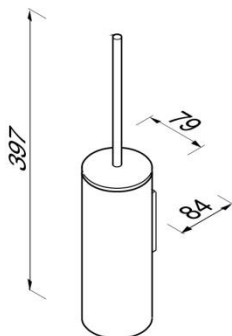

Tone gold collection

917311-04

Toilet brush holder, wall mounted

- Finish: golden PVD coating
- Concealed fixing
- Guarantee 12 years

- 397x79x84 mm

Quality has proven to be of decisive importance in recent years, which is why we can offer a 12-year warranty period for our chrome products. The entire selection is developed in Amersfoort. Geesa is certified according to the ISO 9001-2008 standard for design, productions and the delivery of bathroom accessories. 10/2015