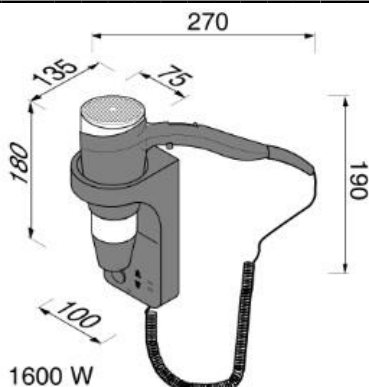

## Hairdryer collection

916478  
Hairdryer

Hairdryer, 1600 Watt, black

- 2 year guarantee
- Power : 1600 Watt
- Safety Release Button
- On/Off switch
- Temperature safety
- 3 speed, IP 20
- Voltage : AC 220-240V, 50/60 Hz
- Shaver socket: 110+220 V
- Electric Isolation: Class II
- Airflow: 70 m<sup>3</sup>/h/1183 l/min.
- Air velocity: 60 Km/h
- Noise level (d=2m): 70 dB
- Spiral cord: 0,5-1,00 m
- Installation height: 1.30-1.50 m

0023-497

- 190x270x100 mm

Also available :

- 916476 Hairdryer 1600 W, white

Quality has proven to be of decisive importance in recent years, which is why we can offer a 12-year warranty period for our chrome products. The entire selection is developed in Amersfoort. Geesa is certified according to the ISO 9001-2008 standard for design, productions and the delivery of bathroom accessories. Geesa reserve the right to change product specification.