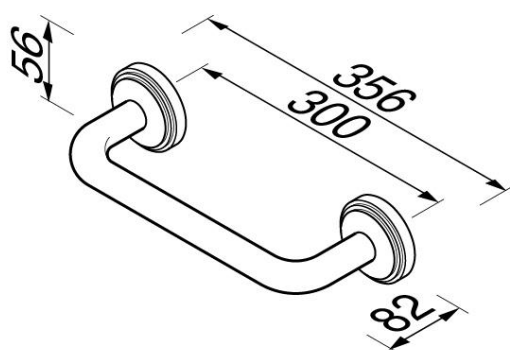

Naxos collection

916206-02
Grab rail 30 cm

- Finish: chrome
- Concealed fixing
- With mounting set

356x82x56 mm

Quality has proven to be of decisive importance, which is why we can offer a 12-year warranty period for our chrome products. The entire selection is developed in Amersfoort. Geesa is certified according to the ISO 9001-2008 standard for design, productions and the delivery of bathroom accessories. Geesa reserve the right to change product specification.