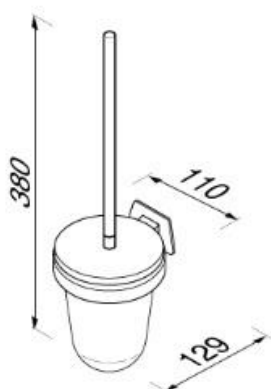

Standard collection

915118

Toilet brush holder

Toilet brush holder wall mounted with cover

- Material: chrome plated brass
- Concealed fixing
- Guarantee: 12 years

Also available with black brush 915118-06

- 380x110x129 mm

Quality has proven to be of decisive importance in recent years, which is why we can offer a 12-year warranty period for our chrome products. The entire selection is developed in Amersfoort. Geesa is certified according to the ISO 9001-2008 standard for design, productions and the delivery of bathroom accessories. 10/2015